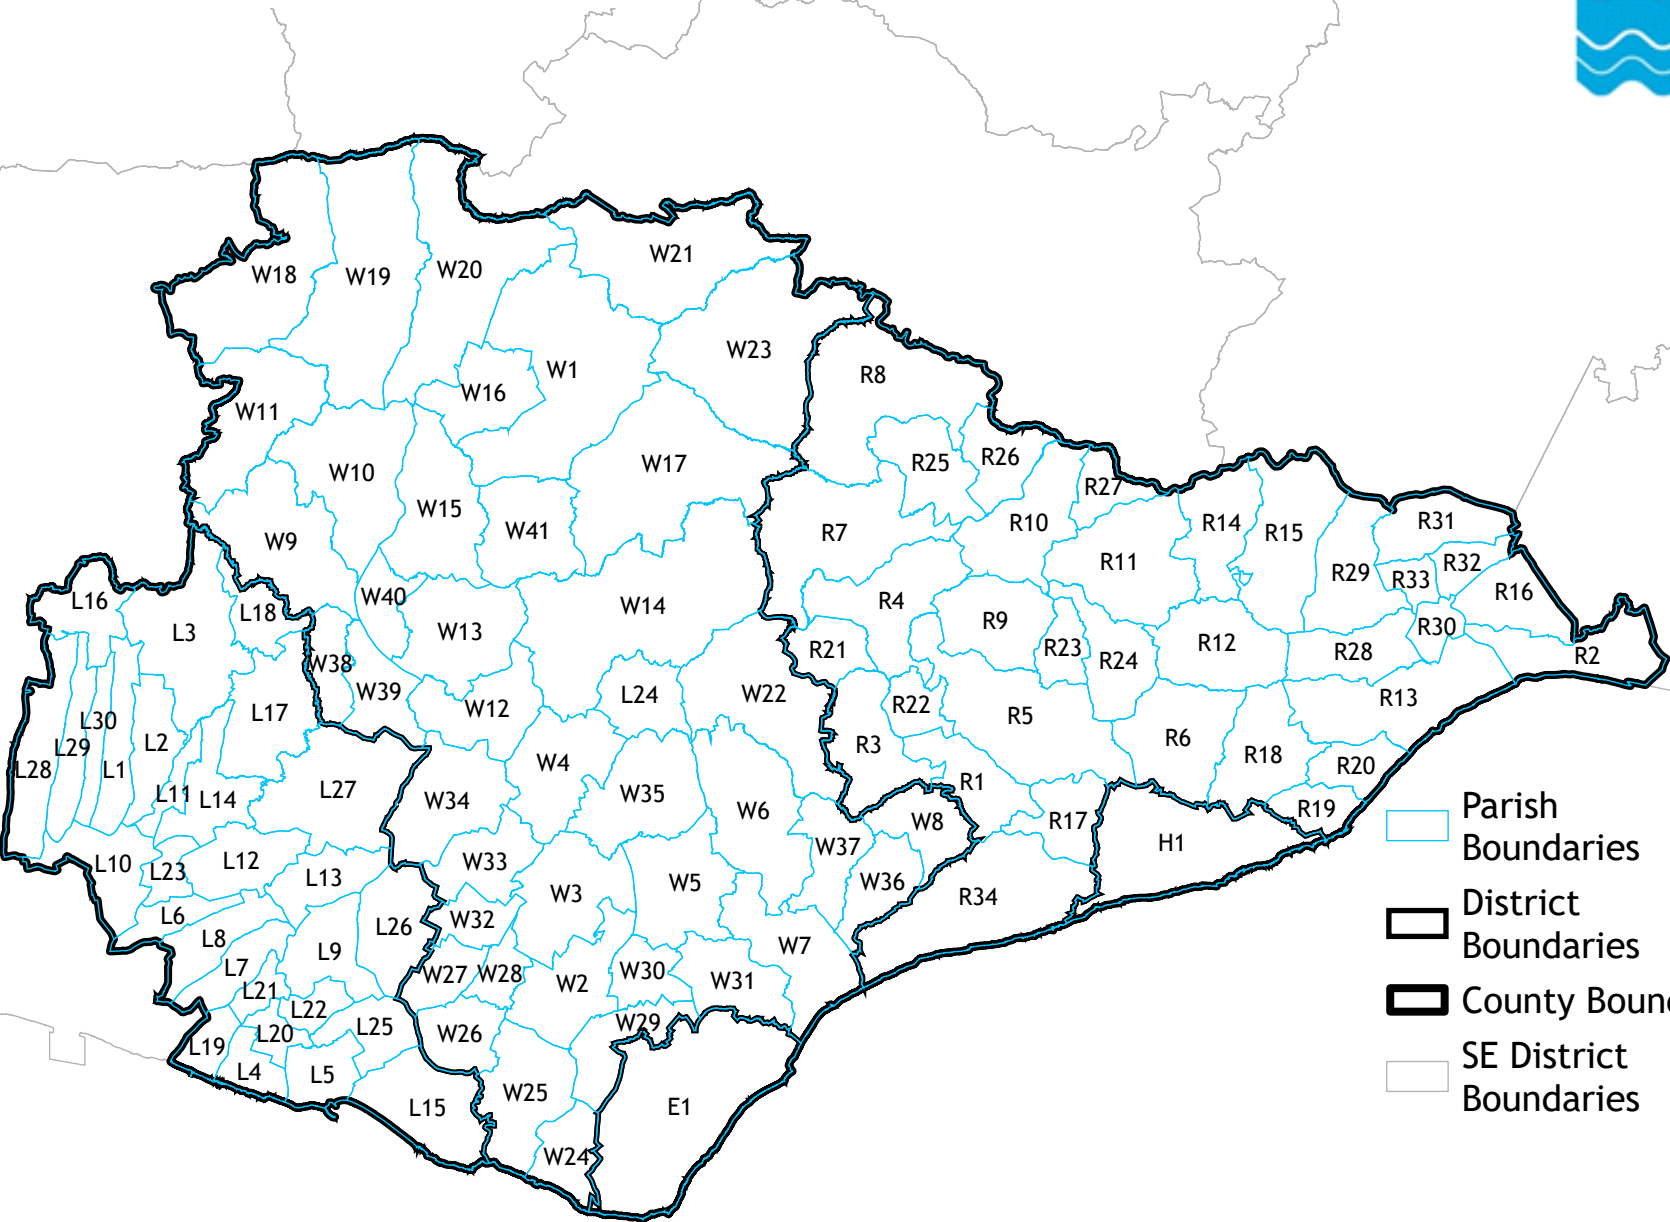

East Sussex Civil Parishes

- Parish Boundaries
- District Boundaries
- County Boundary
- SE District Boundaries

Civil Parishes

Eastbourne

E1 Eastbourne

Hastings

H1 Hastings

Lewes

L1 Plumpton

L2 East Chiltington

L3 Chailey

L4 Peacehaven

L5 Newhaven

L6 Kingston Near Lewes

L7 Rodmell

L8 Iford

L17 Barcombe

L18 Newick

L19 Telscombe

L20 Piddinghoe

L21 Southease

L22 Tarring Neville

L23 St. Ann (Without)

L24 Horam

W22 Warbleton
W23 Wadhurst
W24 East Dean and Friston
W25 Cuckmere Valley
W26 Alfriston
W27 Alciston
W28 Berwick
W29 Willingdon and Jevington
W30 Polegate
W31 Westham
W32 Selmeston
W33 Chalvington with Ripe
W34 Laughton
W35 Hellingly
W36 Hooe
W37 Wartling
W38 Isfield
W39 Little Horsted
W40 Uckfield
W41 Hadlow Down