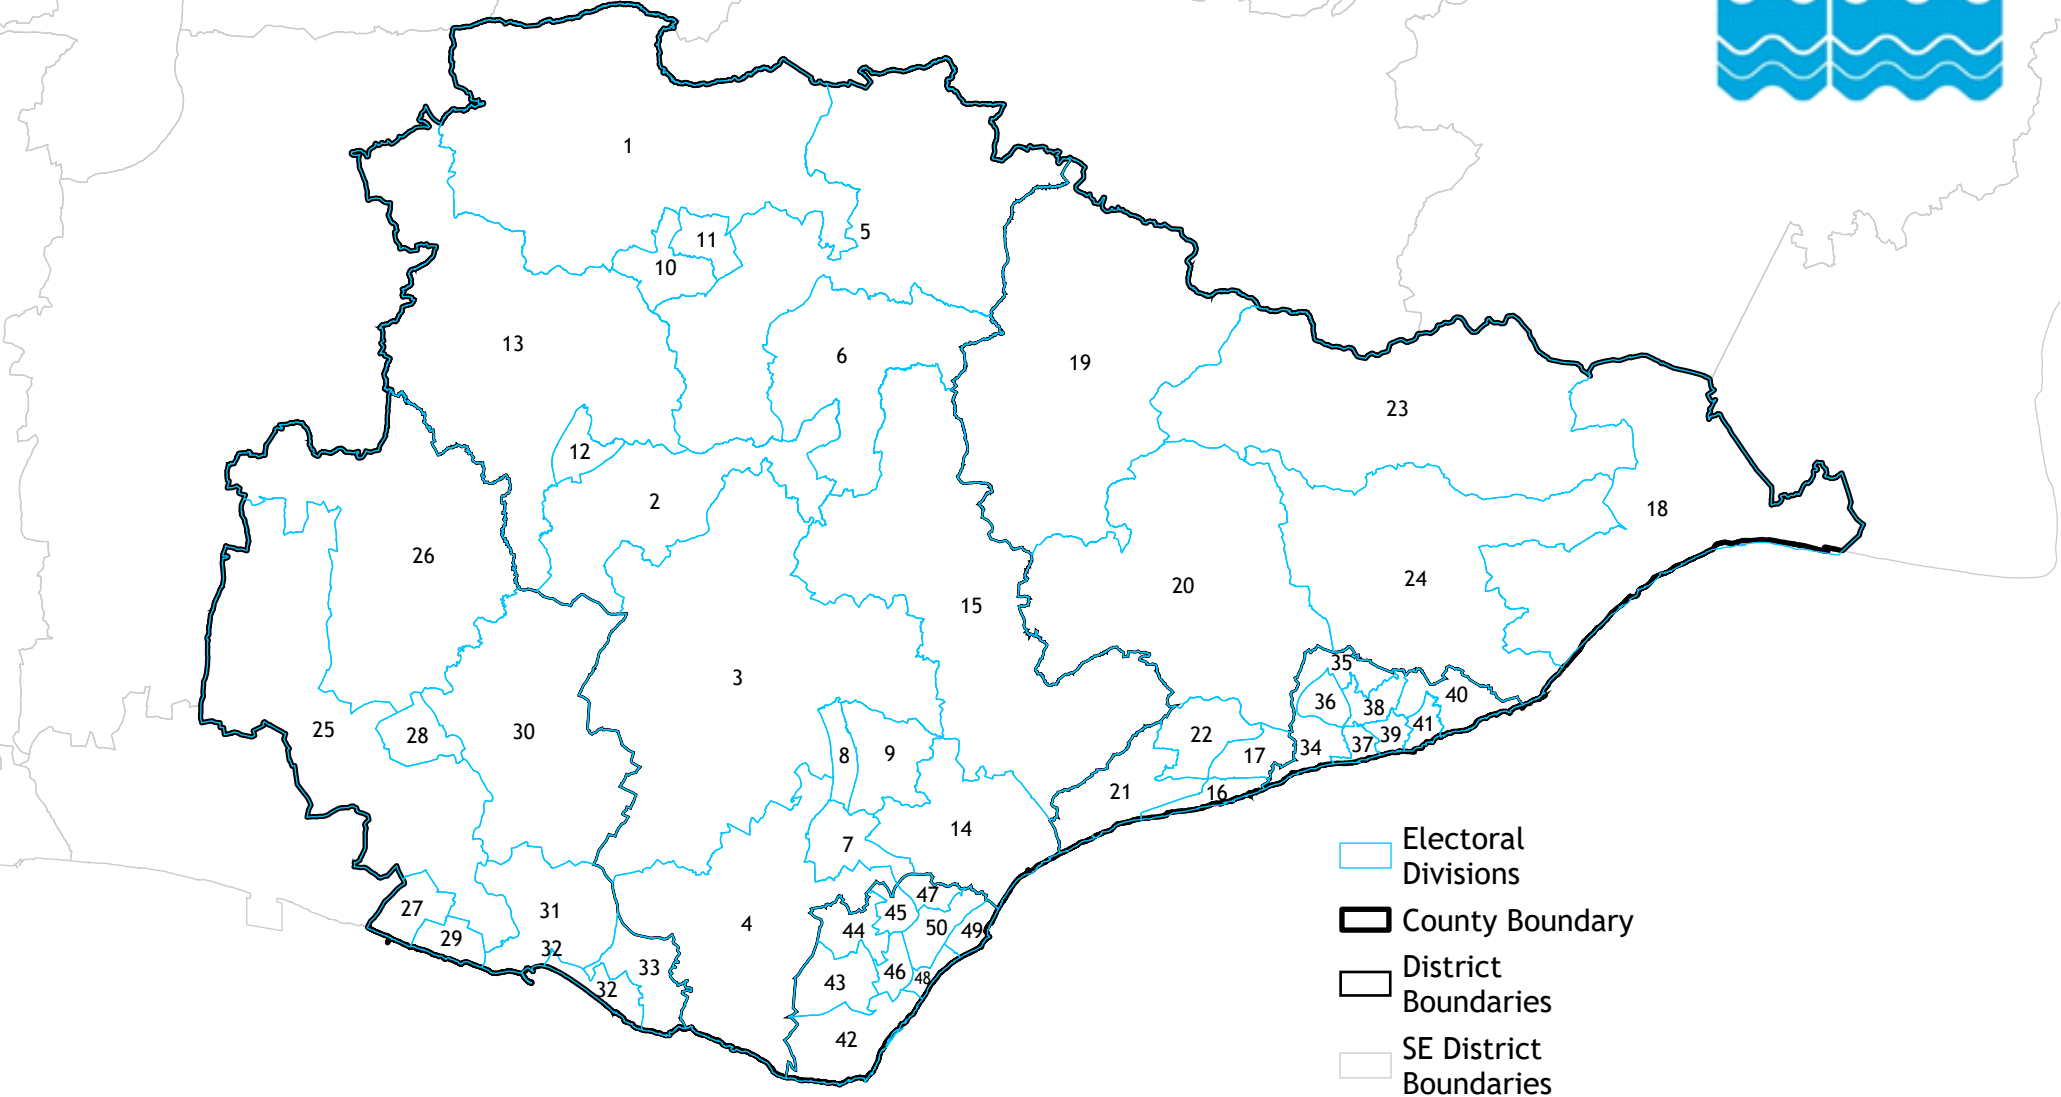

East Sussex Electoral divisions

Electoral divisions

- | | | | |
|----|-------------------------------------|----|-------------------------------|
| 1 | Forest Row & Groombridge | 26 | Chailey |
| 2 | Uckfield South with Framfield | 27 | Telscombe |
| 3 | Arlington, East Hoathly & Hellingly | 28 | Lewes |
| 4 | Willingdon & South Downs | 29 | Peacehaven |
| 5 | Wealden North East | 30 | Ringmer & Lewes Bridge |
| 6 | Heathfield & Mayfield | 31 | Newhaven & Bishopstone |
| 7 | Polegate & Watermill | 32 | Seaford South |
| 8 | Hailsham New Town | 33 | Seaford North |
| 9 | Hailsham Market | 34 | Maze Hill & West St Leonards |
| 10 | Crowborough South & St Johns | 35 | Ashdown & Conquest |
| 11 | Crowborough North & Jarvis Brook | 36 | Hollington & Wishing Tree |
| 12 | Uckfield North | 37 | Central St Leonards & Gensing |
| 13 | Maresfield & Buxted | 38 | St Helens & Silverhill |
| 14 | Pevensey & Stone Cross | 39 | Braybrooke & Castle |
| 15 | Wealden East | 40 | Baird & Ore |
| 16 | Bexhill South | 41 | Old Hastings & Tressell |
| 17 | Bexhill East | 42 | Meads |
| 18 | Rye & Eastern Rother | 43 | Old Town |
| 19 | Rother North West | 44 | Ratton |
| 20 | Battle & Crowhurst | 45 | Hampden Park |
| 21 | Bexhill West | 46 | Upperton |
| 22 | Bexhill North | 47 | Langney |
| 23 | Northern Rother | 48 | Devonshire |
| 24 | Brede Valley & Marsham | 49 | Sovereign |
| 25 | Ouse Valley West & Downs | 50 | St Anthony's |